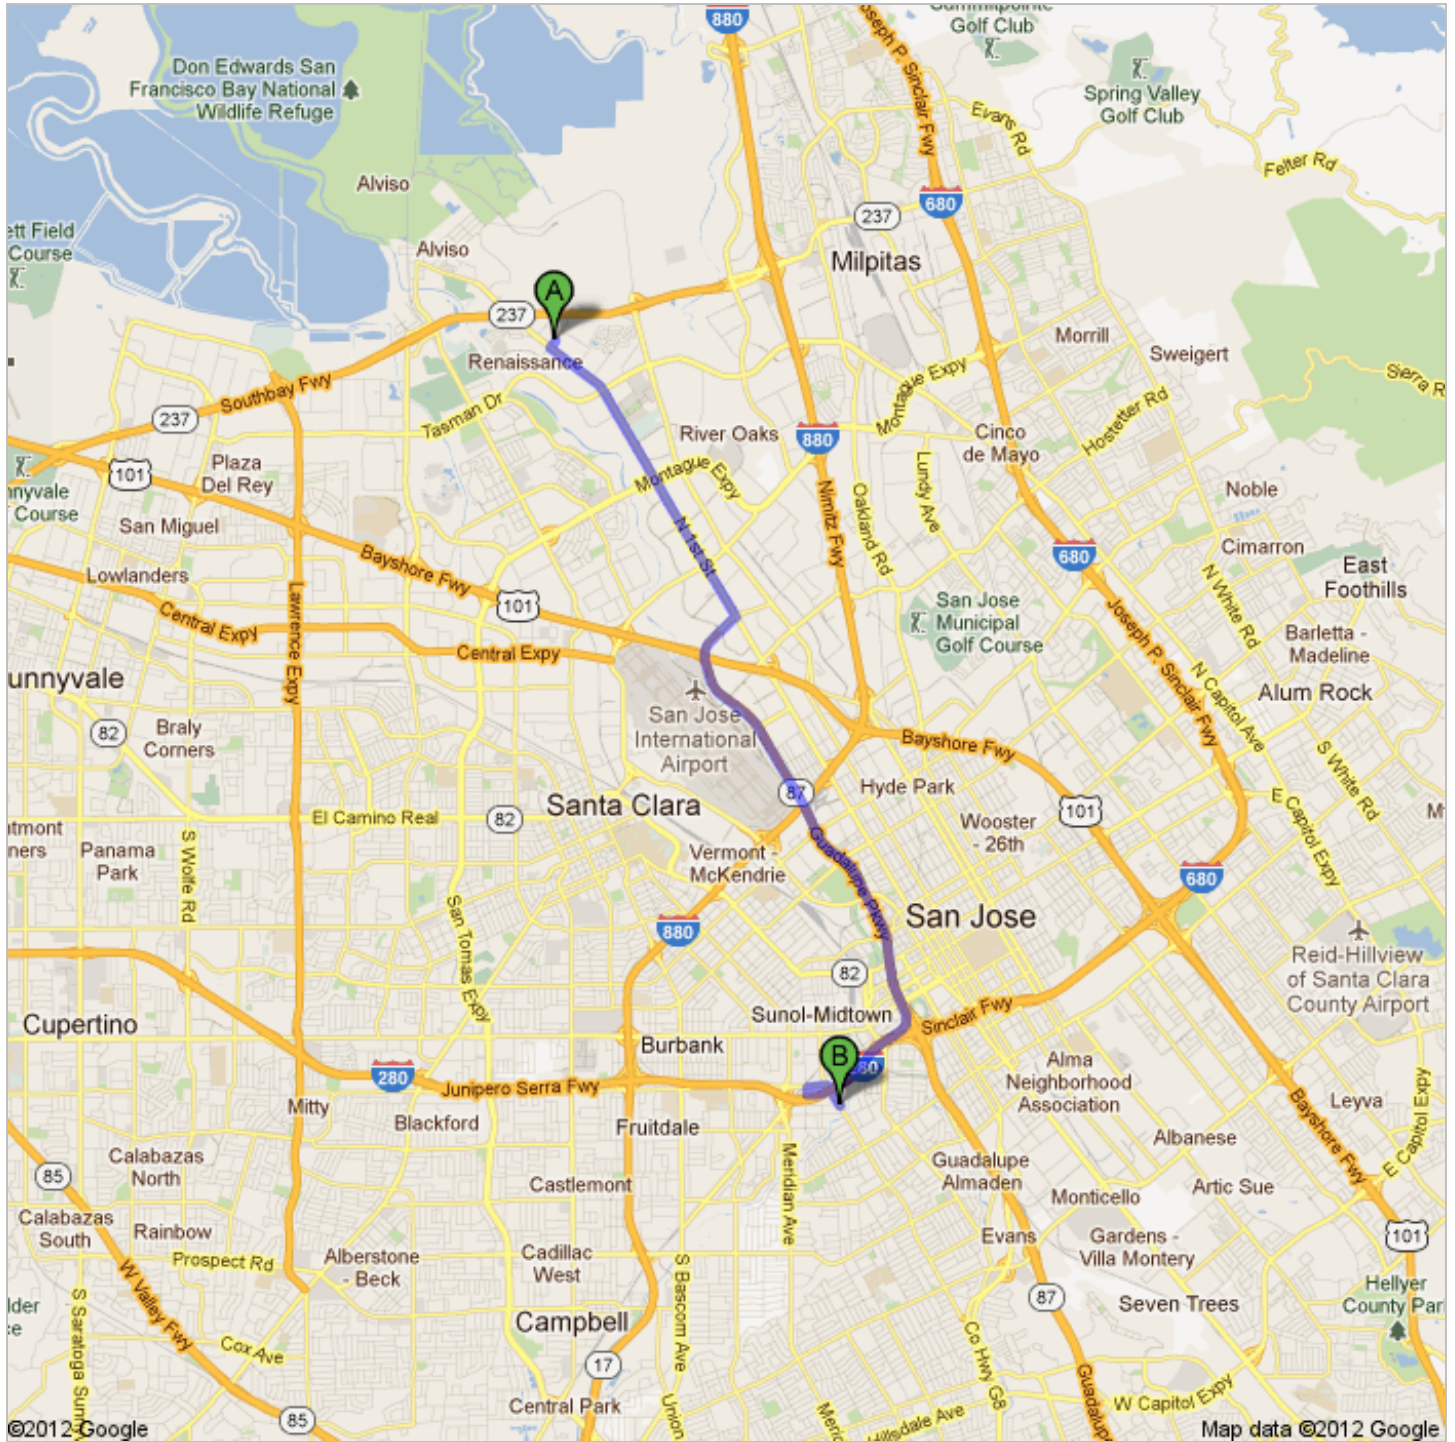

Directions to 901 Lincoln Ave, San Jose, CA 95126 9.2 mi – about 16 mins

 75 Headquarters Dr, San Jose, CA 95134

1. Head **southwest** on **Headquarters Dr** toward **N 1st St** go 430 ft
total 430 ft
-  2. Take the 1st left onto **N 1st St**
About 7 mins go 3.0 mi
total 3.1 mi
-  3. Turn right onto **Charcot Ave** go 0.2 mi
total 3.3 mi
-  4. Take the ramp onto **CA-87 S**
About 4 mins go 4.0 mi
total 7.3 mi
-  5. Take exit **5** to merge onto **I-280 N** toward **San Francisco**
About 1 min go 1.1 mi
total 8.4 mi
-  6. Take exit **4** for **Race St**
About 1 min go 0.3 mi
total 8.7 mi
-  7. Turn right onto **Race St** go 325 ft
total 8.8 mi
-  8. Take the 1st right onto **Parkmoor Ave**
About 1 min go 0.2 mi
total 9.0 mi
-  9. Turn right onto **Lincoln Ave**
Destination will be on the right go 0.2 mi
total 9.2 mi

 901 Lincoln Ave, San Jose, CA 95126

These directions are for planning purposes only. You may find that construction projects, traffic, weather, or other events may cause conditions to differ from the map results, and you should plan your route accordingly. You must obey all signs or notices regarding your route.

Map data ©2012 Google

Directions weren't right? Please find your route on maps.google.com and click "Report a problem" at the bottom left.